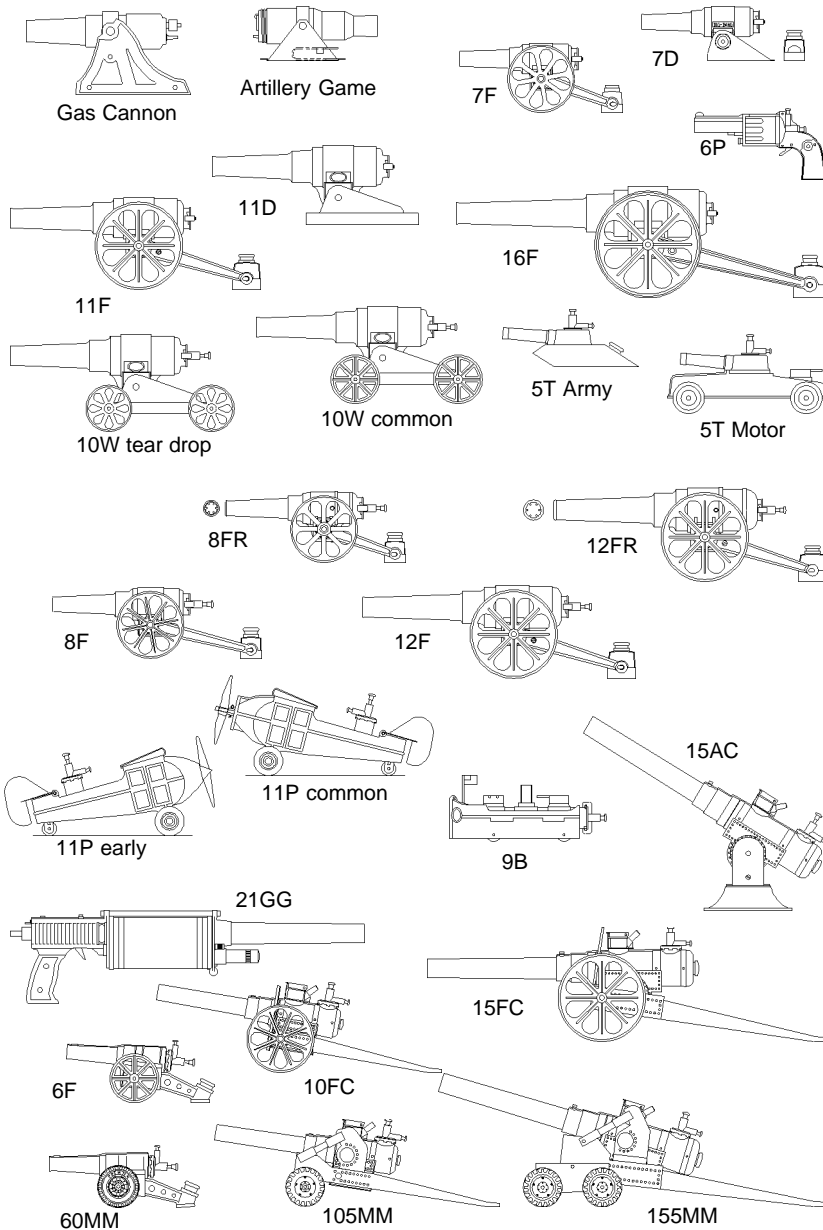

*You can't tell the players without a***SCORE CARD**

Copyright © 1994, RAY-VIN Publishing Co.

BIG-BANG CANNONS 152

Collector's Check List

	Gas Cannon
	Artillery Game (Glass Cannon)
7D	Junior Defense
7F	Steel drags - 1916
7F	Iron
11D	Major Defense
11F	Steel drags - 1916
11F	Iron
16F	Steel drags - 1916
16F	Iron
8PG	Pop Gun
6P	Pistol
10W	Teardrop wheels - early
10W	Pieslice wheels
5T	Army Tank
8F	Iron
8F	Die-cast barrel
8FR	Butterfly valve
8FR	Saltshaker
12F	Iron
12F	Die-cast barrel
11P	Airplane - Spinner nose
11P	Airplane - Turbine nose
11P	Airplane - Over & Under
9B	Navy GunBoat
21GG	G-Gun
6F	No Rib
6F	Jaged Rib
6F	Smooth Rib
10FC	Khaki, OD, Black
15FC	Khaki, OD, Black
15AC	Khaki only
5T	Motor Tank Auburn tires
5T	Motor Tank unmarked tires
5T	Motot Tank Allstate tires
60MM	Primere tires
60MM	Tractor tires
105MM	Primere tires
105MM	Tractor tires
155MM	Primere tires
155MM	Tractor tires